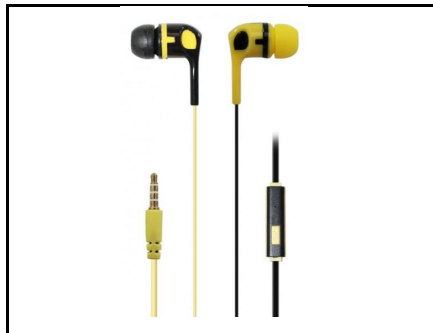

Item No.: WS-015

Driver unit: Φ 10mm

Frequency response: 20-20,000HZ

Sensitivity: 107db at 1KHZ

Impedance: 16 Ω

Rated power: 100Mw

Cable length: 120Cm

Plug type: 3.5mm