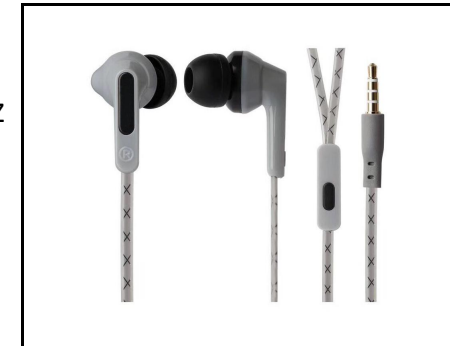

Item No.: WS-022

Driver unit: Φ 10mm

Frequency response: 20-20,000HZ

Sensitivity: 107db at 1KHZ

Impedance: 16 Ω

Rated power: 100Mw

Cable length: 120Cm

Plug type: 3.5mm