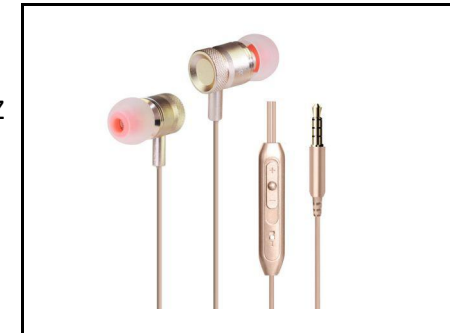

Item No.: WS-014

Driver unit: Φ 10mm

Frequency response: 20-20,000HZ

Sensitivity: 107db at 1KHZ

Impedance: 16 Ω

Rated power: 100Mw

Cable length: 120Cm

Plug type: 3.5mm