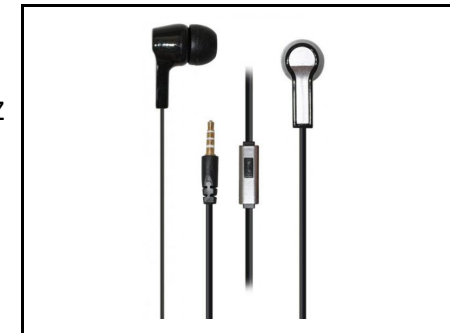

Item No.: WS-016

Driver unit: Φ 10mm

Frequency response: 20-20,000HZ

Sensitivity: 107db at 1KHZ

Impedance: 16 Ω

Rated power: 100Mw

Cable length: 120Cm

Plug type: 3.5mm